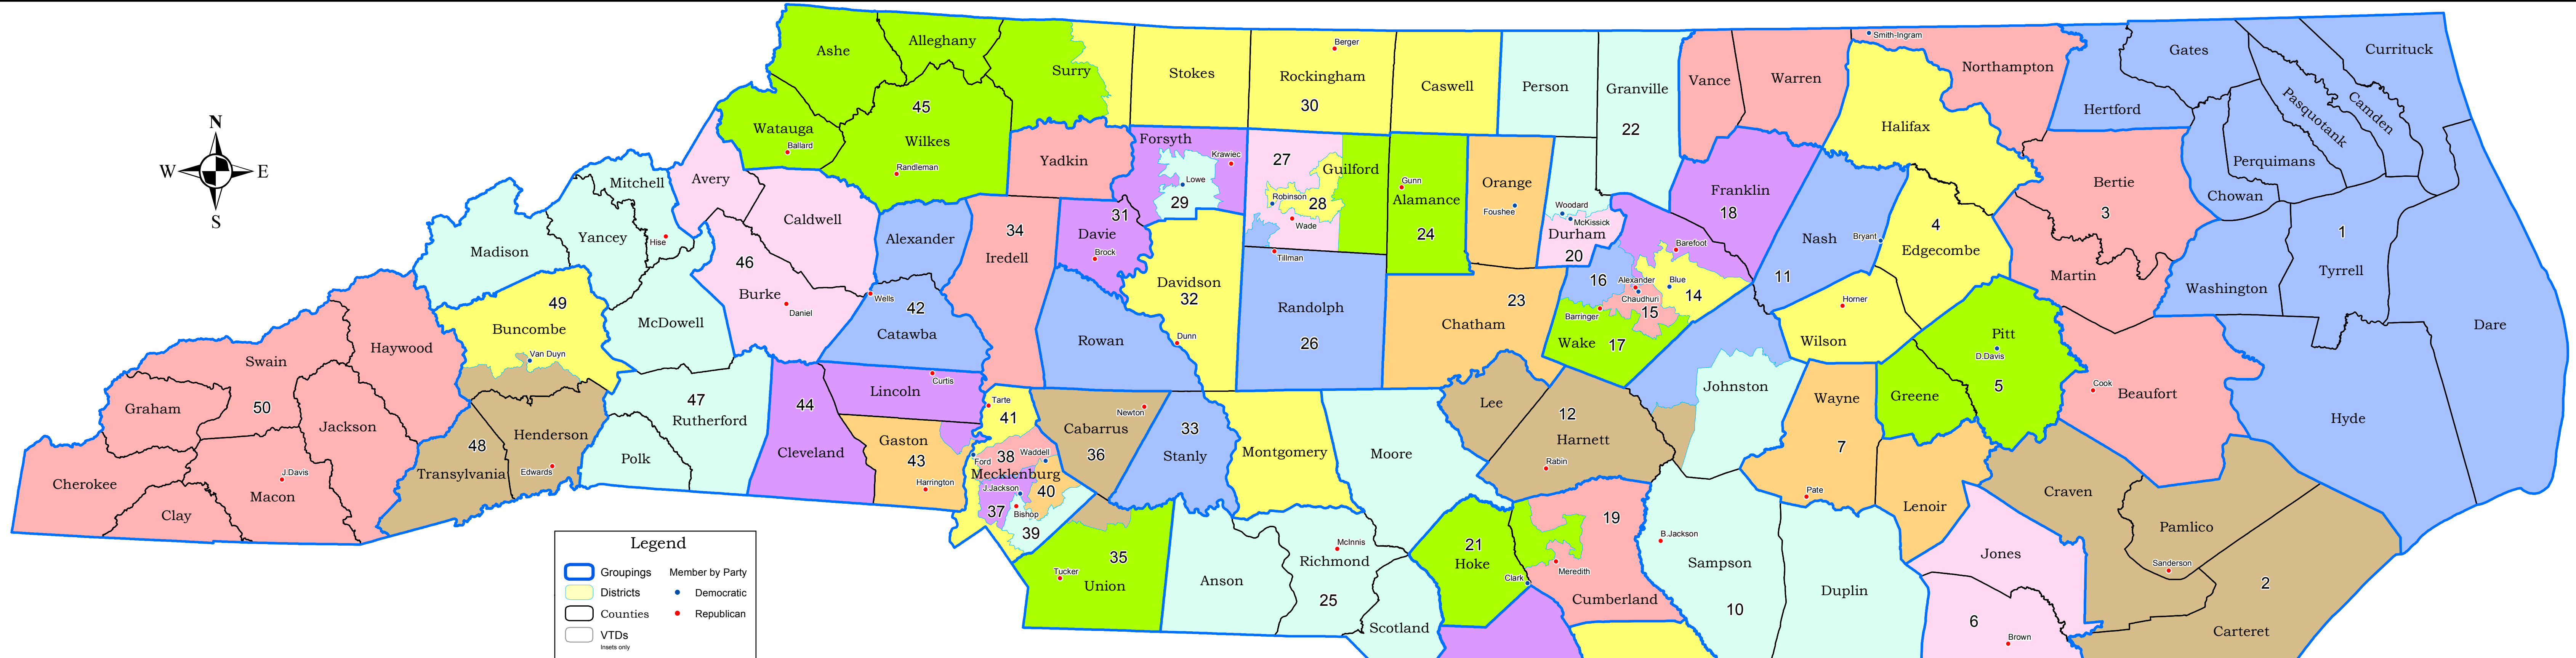

2017 Senate Redistricting Plan

Legend

- Groupings (Blue outline)
- Districts (Yellow outline)
- Counties (Black outline)
- VTDs (Thin black outline)
- Member by Party:
 - Democratic (Blue dot)
 - Republican (Red dot)
- Insets only (Thin black outline)